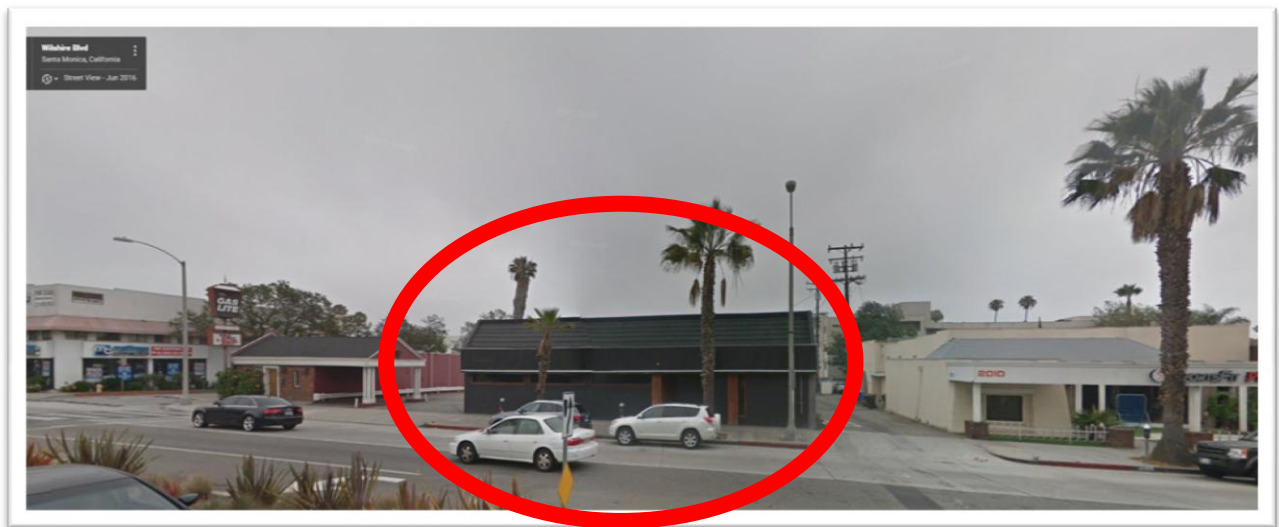

## Lev Eisha parking for Sept 3, 2016

Walking directions to Beth Shir Shalom  
6 minutes (0.3 mile)

**BEGIN:** Parking Lot behind *V Lounge* @ 2020 Wilshire Blvd.

Head west on Wilshire Blvd toward 20th St

Turn north (right) onto 20th St

Turn left onto California Ave.

**DESTINATION:** Beth Shir Shalom

1827 California Avenue, Santa Monica, CA 90403

Lev Eisha parking is behind this black building @ 2020 Wilshire Blvd.

Here's a photo of the black building and the parking lot behind it:

Map from Parking @ 2020 Wilshire to Lev Eisha @ Beth Shir Sharim 1827 California.

Note: there is unrestricted street parking on Idaho (north of the Shul)