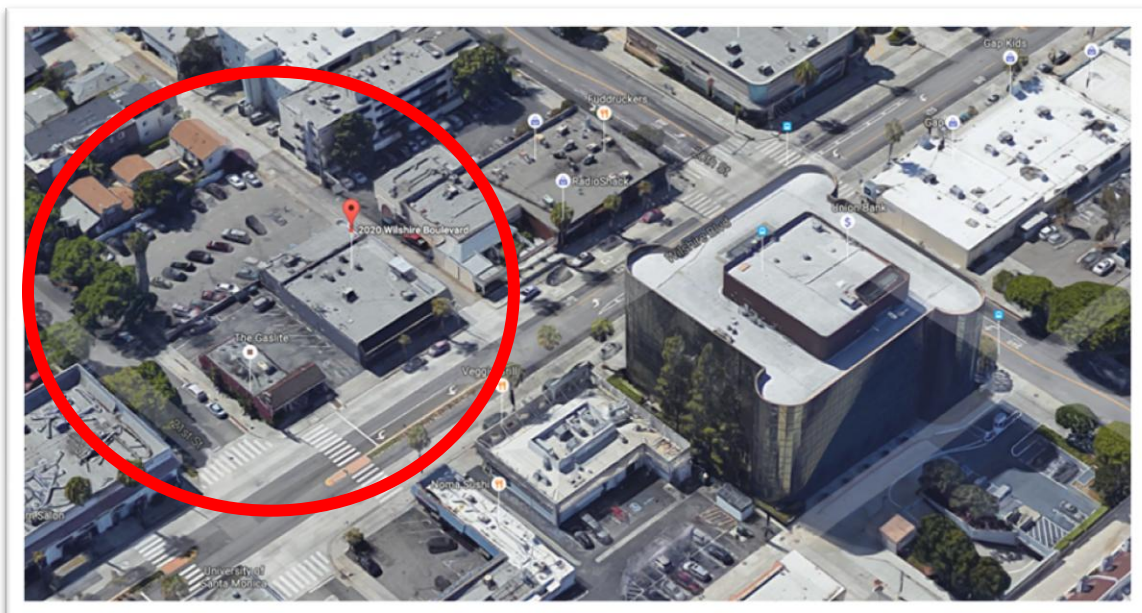

## Lev Eisha parking for Sept 3, 2016

Walking directions to Beth Shir Shalom  
6 minutes (0.3 mile)

**BEGIN:** Parking Lot behind *V Lounge* @ 2020 Wilshire Blvd.

Head west on Wilshire Blvd toward 20th St

Turn north (right) onto 20th St

Turn left onto California Ave.

**DESTINATION:** Beth Shir Shalom

1827 California Avenue, Santa Monica, CA 90403

Lev Eisha parking is behind this black building @ 2020 Wilshire Blvd.

Here's a photo of the black building and the parking lot behind it:

Map from Parking @ 2020 Wilshire to Lev Eisha @ Beth Shir Sharim 1827 California.

Note: there is unrestricted street parking on Idaho (north of the Shul)