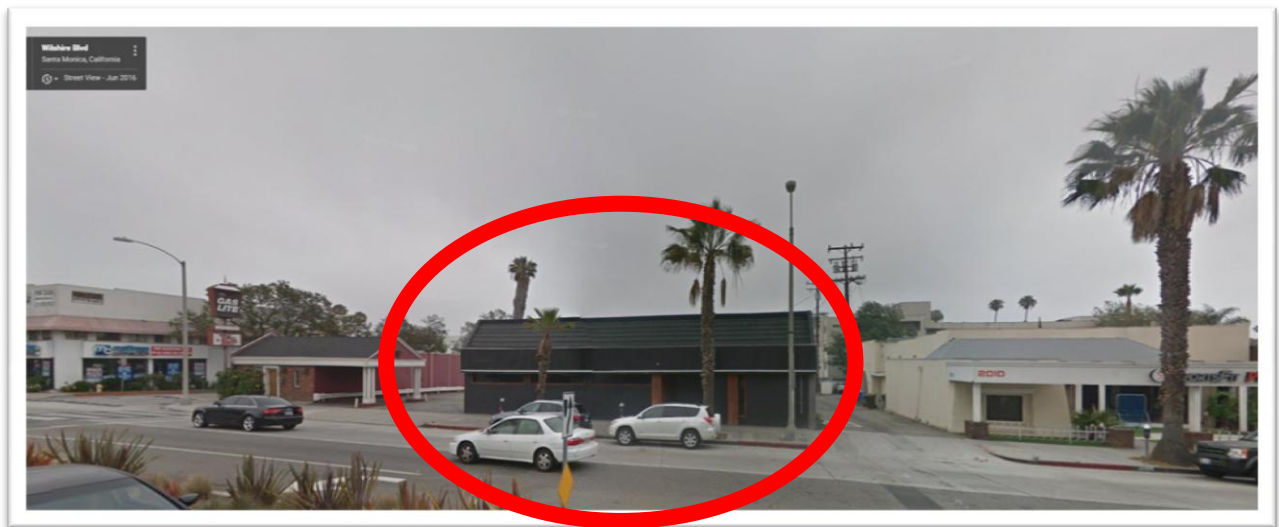

Lev Eisha Parking

Walking directions to Beth Shir Shalom
6 minutes (0.3 mile)

BEGIN: Parking Lot behind *V Lounge* @ 2020 Wilshire Blvd.

Head west on Wilshire Blvd toward 20th St

Turn north (right) onto 20th St

Turn left onto California Ave.

DESTINATION: Beth Shir Shalom

1827 California Avenue, Santa Monica, CA 90403

Lev Eisha parking is behind this black building @ 2020 Wilshire Blvd.

Here's a photo of the black building and the parking lot behind it:

Map from Parking @ 2020 Wilshire to Lev Eisha @ Beth Shir Sharim 1827 California.

Note: there is unrestricted street parking on Idaho (north of the Shul)