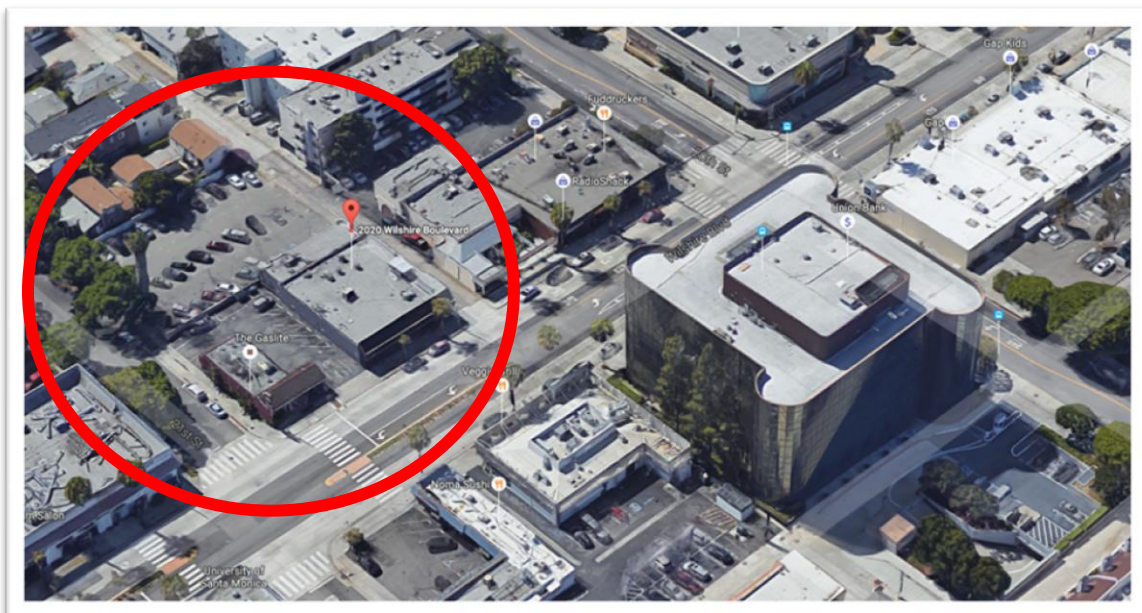

Lev Eisha Parking

Walking directions to Beth Shir Shalom
6 minutes (0.3 mile)

BEGIN: Parking Lot behind *V Lounge* @ 2020 Wilshire Blvd.

Head west on Wilshire Blvd toward 20th St

Turn north (right) onto 20th St

Turn left onto California Ave.

DESTINATION: Beth Shir Shalom

1827 California Avenue, Santa Monica, CA 90403

Lev Eisha parking is behind this black building @ 2020 Wilshire Blvd.

Here's a photo of the black building and the parking lot behind it:

Map from Parking @ 2020 Wilshire to Lev Eisha @ Beth Shir Sharim 1827 California.

Note: there is unrestricted street parking on Idaho (north of the Shul)